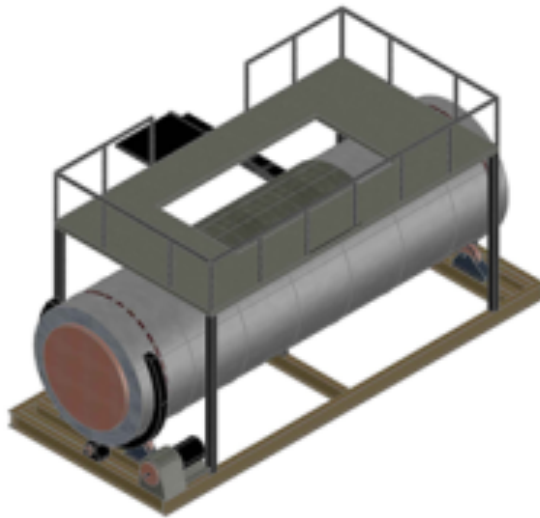

## NET WASHER – the excellent alternative to manual cleaning

The Net Washer is made of stainless steel AISI 304 which ensures that it is very strong and highly resistant to corrosion. The net washer is designed for washing all net sizes and the water can be separated from the solids and recirculated several times which is very eco-friendly. The washing machine only requires a secure platform, is low in maintenance, very easy to operate and highly reliable for continuous performance. A competitive price, the environmental friendly impact and the saving in labor cost makes the net washing machine an excellent alternative to other cleaning methods.

- **Heavy duty washing drum machine**
- **Minimizing the danger of spreading diseases**
- **100% water tight**
- **Large door for easy loading and unloading the nets**
- **Costume made from 5 - 50m<sup>3</sup>**
- **Individual washing programmes**
- **Highly reliable continuous performance**
- **Optional separator for separating solids from liquids**
- **Low maintenance costs**